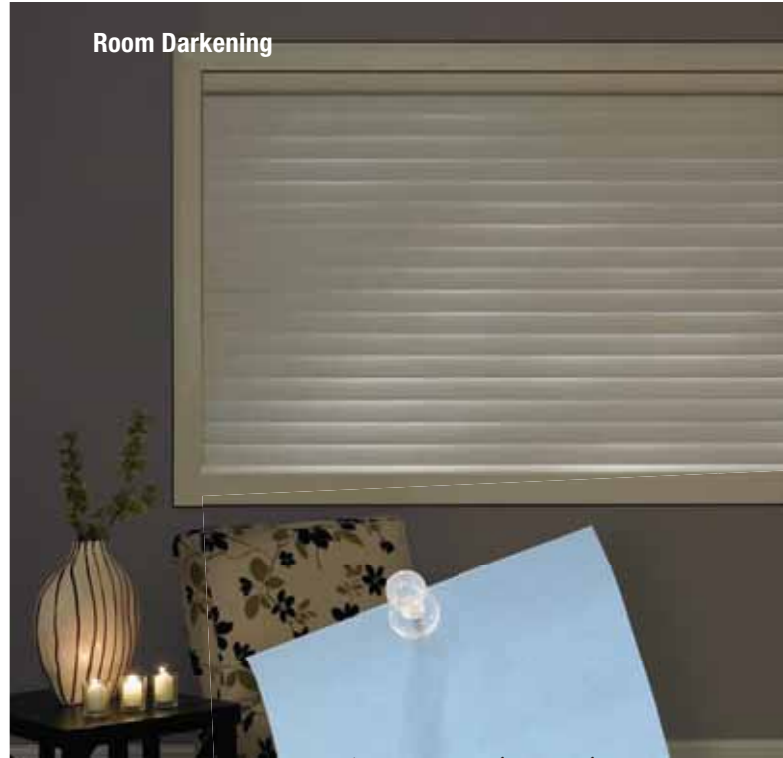

Room Darkening

*Achieve the ultimate light
and privacy control.*