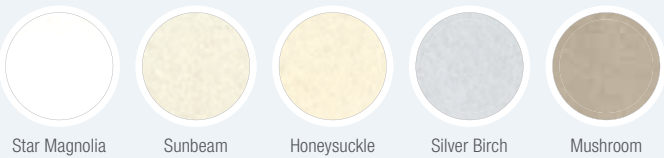

*Standard cordlock with
top Down/Bottom Up.*

WHISPER® Sheer Shadings

*EasyRise Lifting
System.*

WHISPER® Shades Fabric Collection

WHISPER® Cellular Shades Fabric

Whites, naturals, beiges, pastels and greys make the Cellular Shades Fabric Range diverse and ready to complement any home decor.

Millenia Fabrics

20mm Translucent

20mm Blockout

Sabelle Fabrics

10 & 20mm Translucent

20mm Blockout

Sunterra Fabrics

20mm Translucent and Blockout

Daybreak Fabrics

10 & 20mm Translucent

Dusk Fabrics

10 & 20mm Blockout

Transparence Fabrics

20mm Sheer

WHISPER® Sheer Shadings Fabric

Soft hues, muted tones, neutrals and whites add an element of style to any home interior.