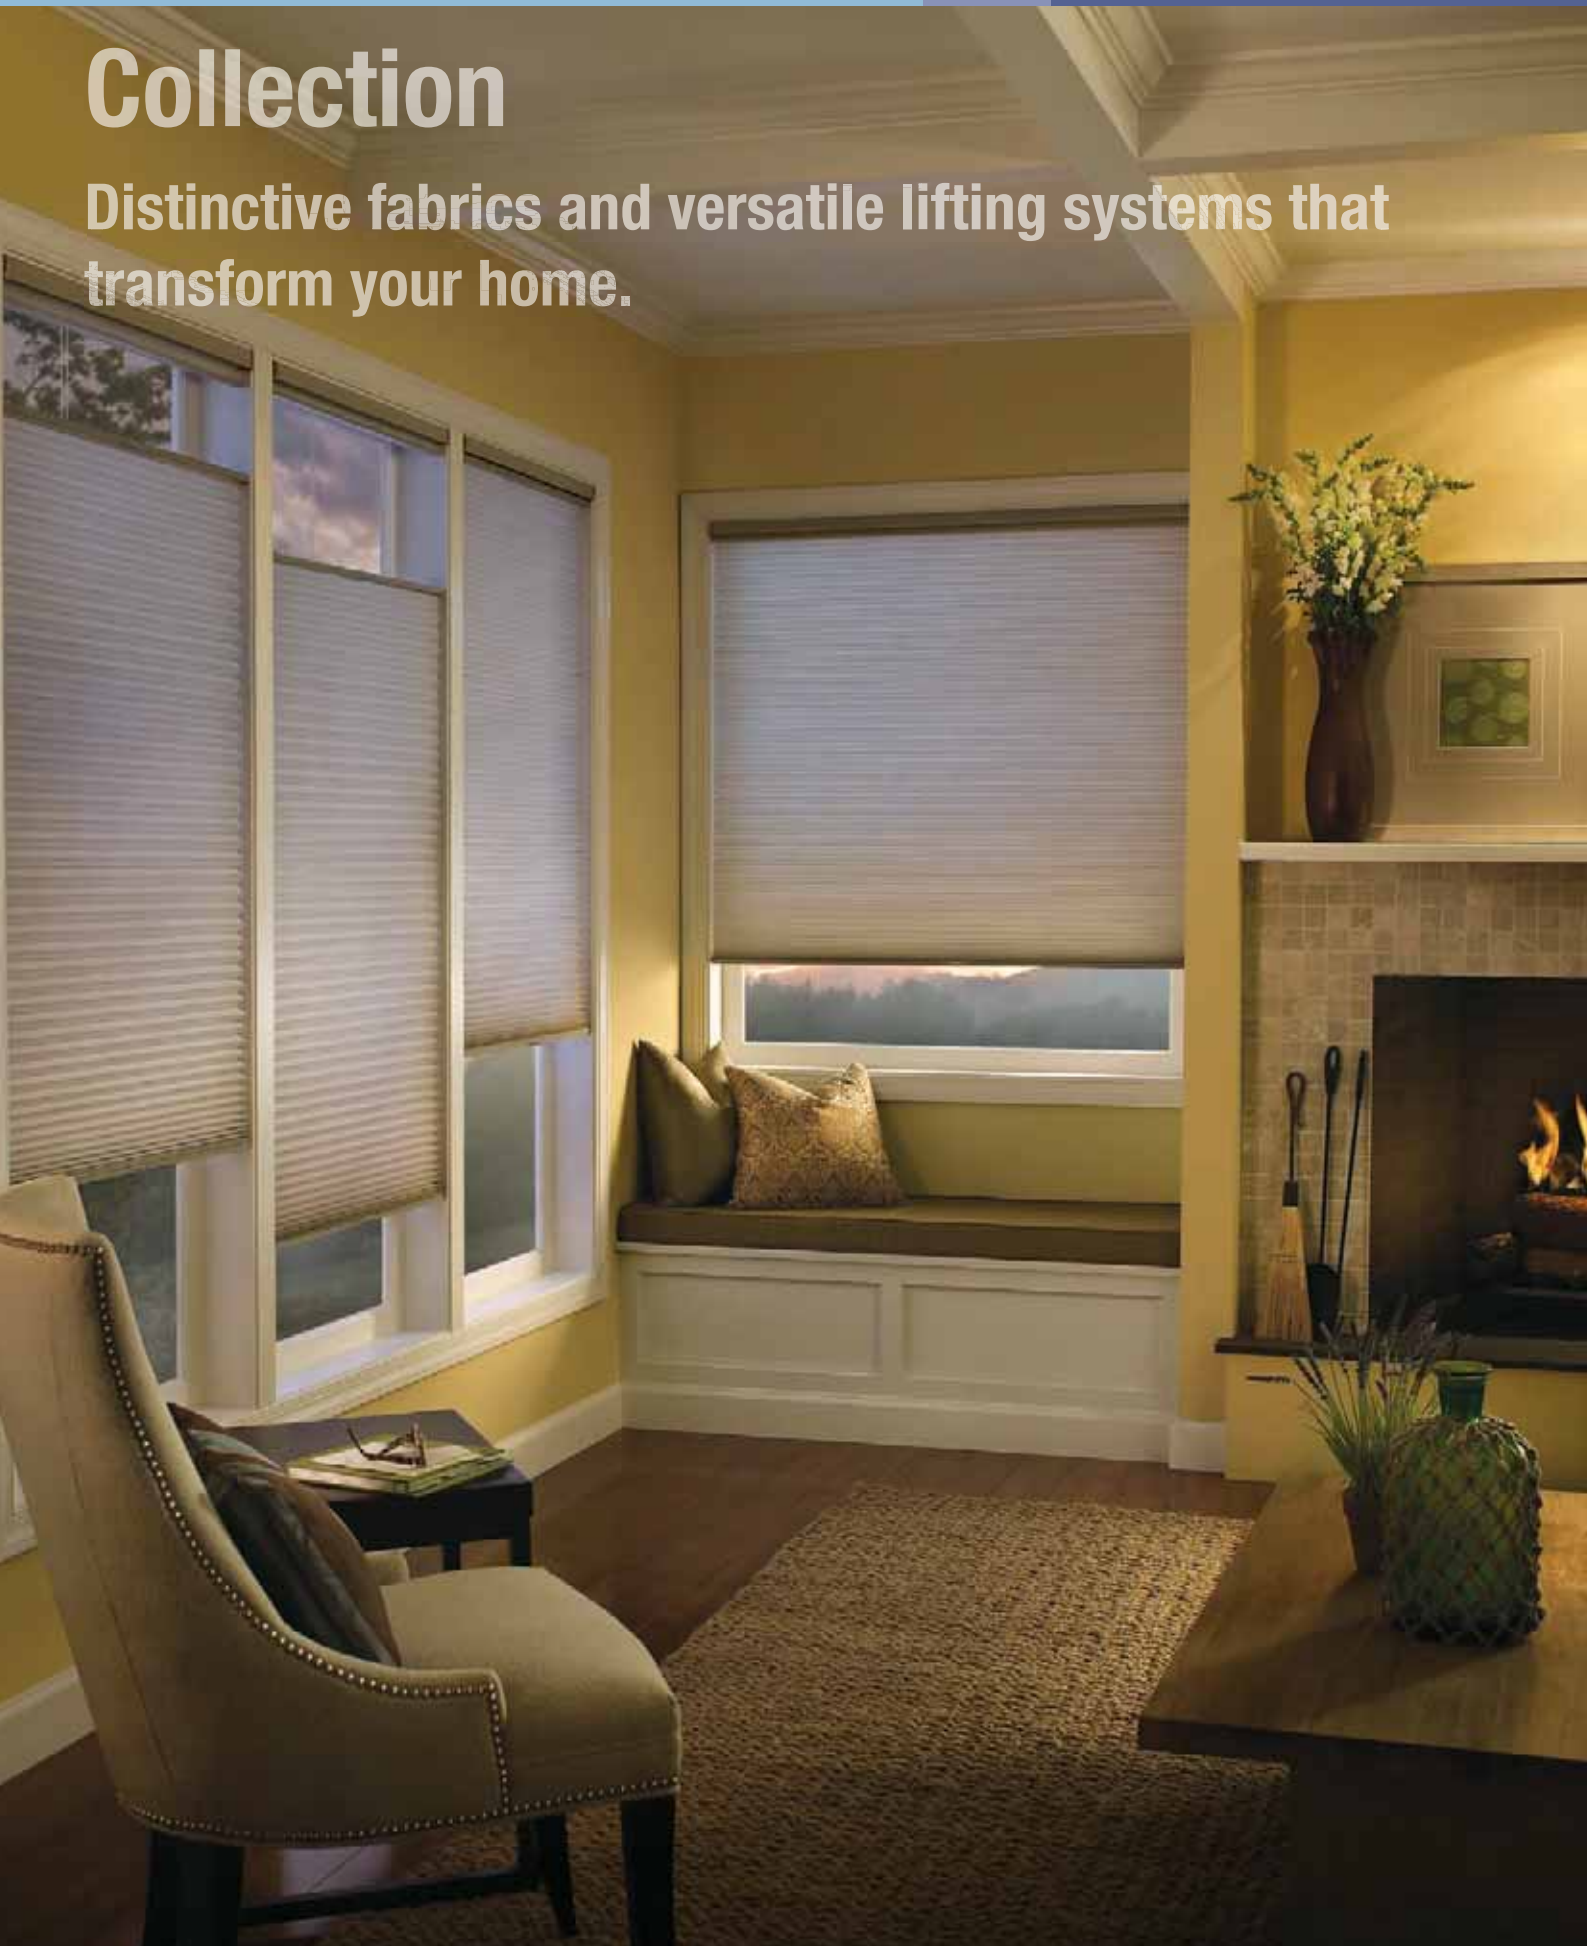

WHISPER® Shades

Collection

Distinctive fabrics and versatile lifting systems that transform your home.