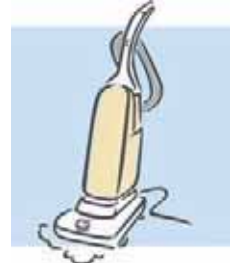

Professional Services#

Professional ultrasonic cleaning services are an effective means of cleaning **translucent** fabrics. Room darkening fabrics cannot be ultrasonically cleaned.